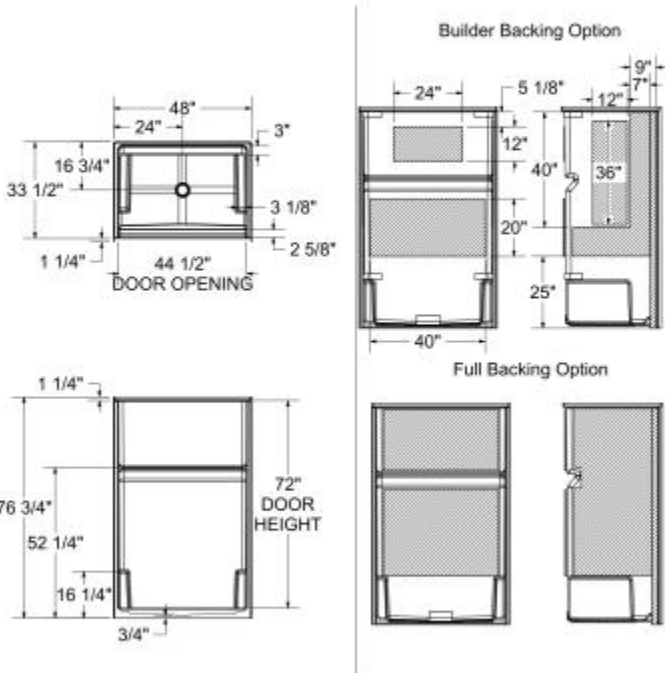

Icon SH 4834 Acrylx Alcove One-piece Shower

Model number:

141493-000-002-000

Dimensions: 48" x 33.5" x 75.5"

Installation: Alcove

Material: AcrylX™

Standard Features:

- Model Size: 48 L in. X 33.5 W in. X 75.5-78.5 H in.
- Acrylx applied acrylic surface
- Smooth Walls for a modern and minimalist look
- Flat walls to easily accommodate future grab bars
- Center Drain

Model number:

141493-000-002-000

Dimensions: 48" x 33.5" x 75.5"

Installation: Alcove

Material: AcryIX™

Dimensions

48 x 33 1/2 x 75 1/2 In.
(1219 x 851 x 1918 mm)

Weight

135 lbs - 61 kg

Pieces

1

Project:

Contractor:

Representative:

Date:

Tel: